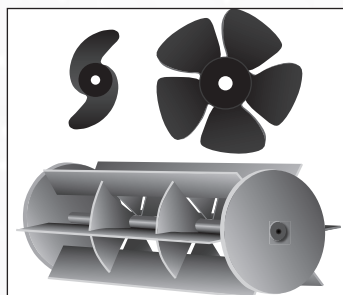

# MAAX® FORCE

JET PROPULSION SWIM SYSTEM

The new MAAX® Force jet propulsion system uses proprietary 'Anti-Turbulence' technology to boost and smooth the swim stream for the ultimate swimming experience. **Anti-turbulence technology** creates a powerful, smooth, variable jet stream that is completely adjustable and designed to allow you to swim at your individual fitness level.

The MAAX Force Jet Propulsion Swim System has a 30 inch wide swim lane offering a superior swimming experience.

MAAX® Force Jet propulsion has **advantages over propellers or paddles** when creating a better swim stream. It is over 30" wide and easily produces a powerful swimming experience. You can also turn on the hydrotherapy mode to add air for a massage while you work out in the jet stream.