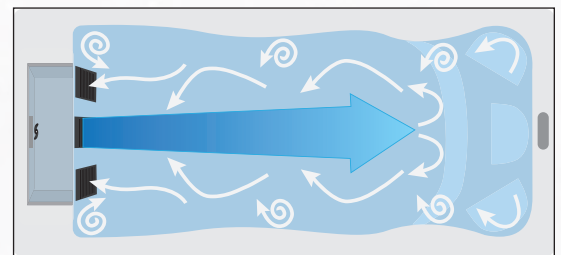

Propeller system turbulence