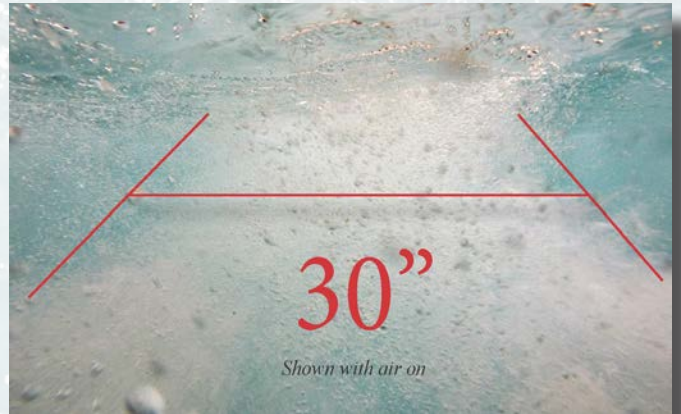

# RELAX

When you are finished working out, sit back and relax for a complete spa experience. Let the hydrotherapy jets massage those tight, sore muscles. A recent study shows a 10 minute massage improves muscle recovery after working out. Owning a swim spa allows you the convenience of enjoying it year round on your schedule. Invite your friends or that special someone over to enjoy the soothing waters with you.

The MAAX Force Jet Propulsion Swim System has a 30 inch wide swim lane offering a superior swimming experience.

MAAX® Force Jet propulsion has **advantages over propellers or paddles** when creating a better swim stream. It is over 30" wide and easily produces a powerful swimming experience. You can also turn on the hydrotherapy mode to add air for a massage while you work out in the jet stream.